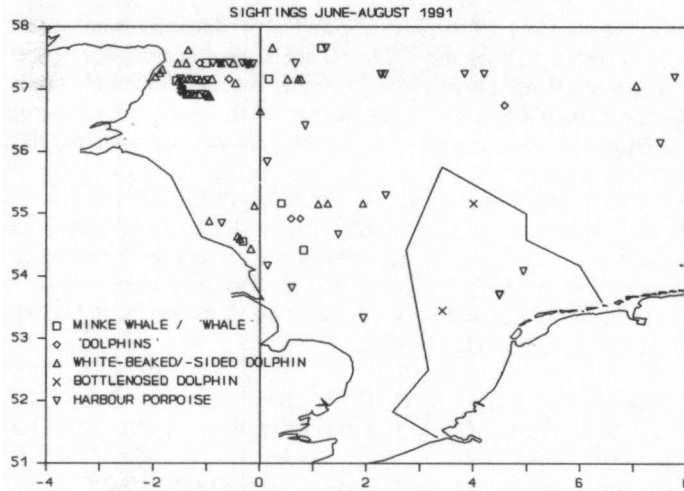

## **Cetaceans and pinnipeds, June - August 1991**

German Bight surveys in June did not result in any cetaceans. However, 4 White-beaked Dolphins *Lagenorhynchus albirostris*, 6 unidentified dolphins and 23 Harbour Porpoises *Phocoena phocoena* were encountered north of 56°N this month (CJC). Harbour Porpoises seen on 10 and 11 June in the central North Sea (respectively at 57°15.1'N, 3°50.1'E and 57°14.6'N, 2°20.3'E), were adults and very small (newborn) calves.

There were no sightings during the aerial survey in July, although weather conditions were very good most of the time. In previous years, July has always been poor for "plane based" cetacean sightings, which is remarkable since June usually is the best month on the Dutch Continental Shelf (DCS). On the other hand, surveys on board MV Tridens II in July in the central North Sea and off NE Scotland led to a large number of sightings (HO, TG): 2 unidentified whales, 16 unidentified dolphins 10 Minke Whales *Balaenoptera acutorostrata*, 7 White-beaked/White-sided Dolphins, 10 White-sided Dolphins *Lagenorhynchus acutus*, 159 White-beaked Dolphins, and 39 Harbour Porpoises. Most cetaceans were encountered off NE Scotland (Aberdeen Bank/Long Forties; see map). One Minke Whale in the southern North Sea was seen breaching. Several of the White-beaked Dolphins were seen at the bow of the ship. Herd size in White-beaked Dolphins and Harbour Porpoises averaged  $5.3 \pm 3.5$  (range 2-15, n= 30), and  $2.3 \pm 1.2$  (range 1-5, n= 17) respectively.

The aerial survey in August, with part of the route in East England's waters, revealed rather large numbers of cetaceans: 2 Bottle-nosed Dolphins *Tursiops*

*truncatus*, 531 White-beaked Dolphins, 110 White-sided Dolphins, 10 Harbour Porpoises, 2 Minke Whales (HB, PW). Spectacular was a feeding concentration of 110 White-sided and 500 White-beaked Dolphins (55°08'N, 0°06'W).